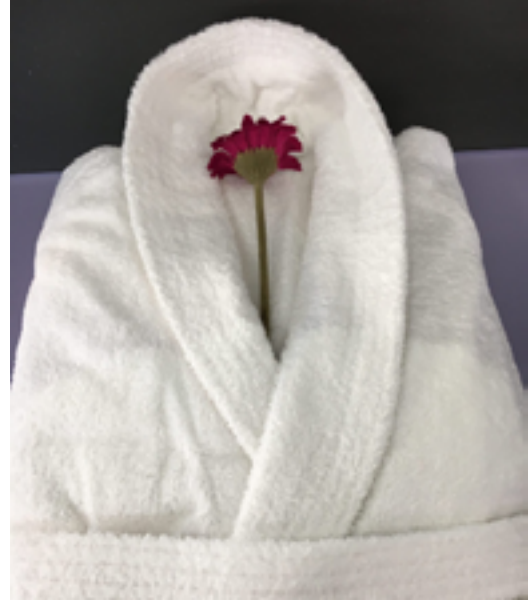

Accappatoio | Bathrobe

Spugna | Terry cloth

Composizione | Composition : 100%cot

Peso | Weight : 410gr/mq | 410gr/smq

Disegno | Drawing: Sciallato | Reglan Sleeve

Tipo | Type: Spugna con riccio | Terry with Pile

Dimensioni | Dimensions : L | XL