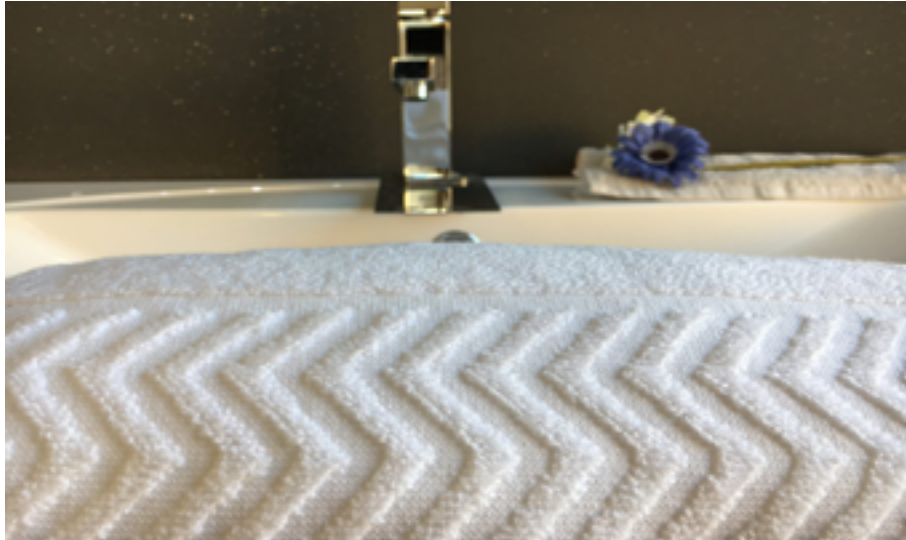

BORDO CHEVRON

Spugna | Terry Towel

Composizione | Composition : 100%cot

Peso | Weight : 450 gr/mq | 450gr/smq

Ospite | Guest Towel : 40x60 cm

Asciugamano | Hand Towel : 60x100 cm

Telo | Bath Towel : 100x150,120x150,120x180 cm

Codici | FabricCodes :

Ospite | Guest Towel: SP-XBZAJ-OS11-BBBBBB

Asciugamano | Hand Towel: SP-XBZAJ-ASC5-BBBBBB

Telo | Bath Towel: SP-XBZAJ-T601-BBBBBB